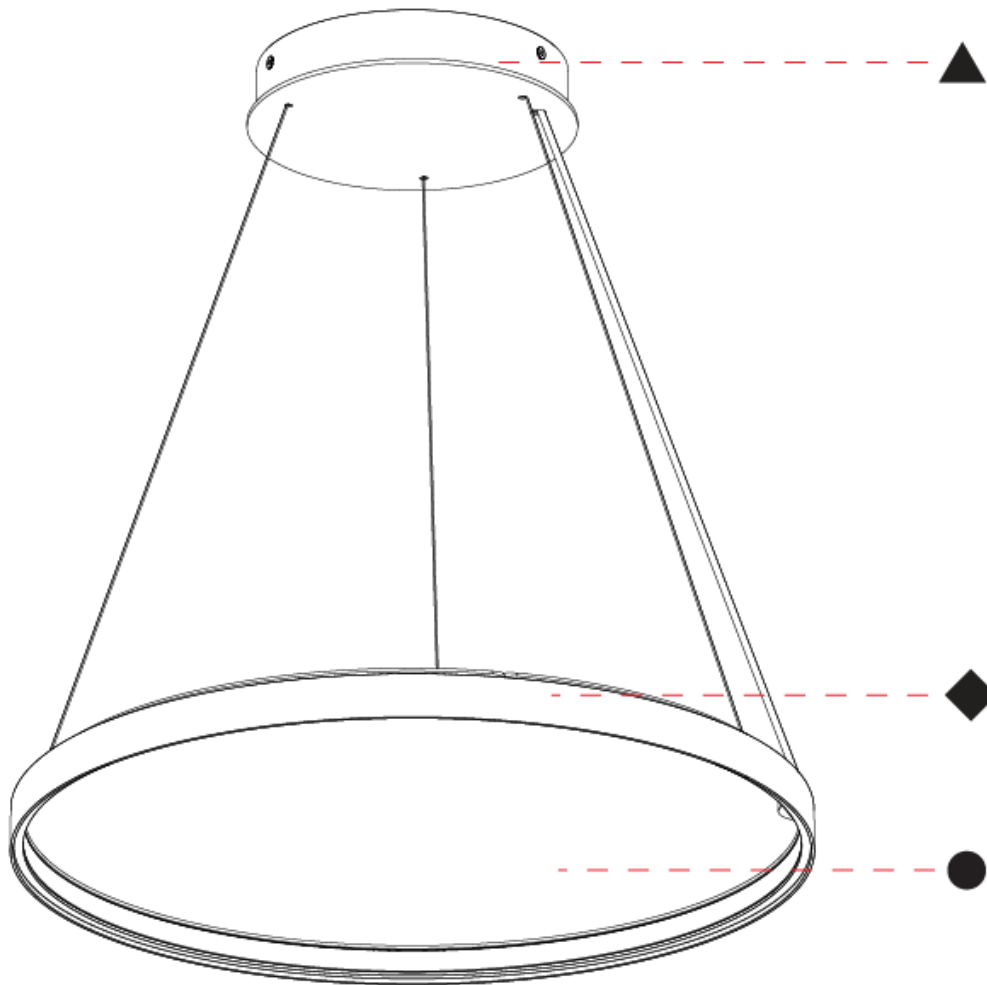

GLORIOUS SILHOUETTE ACOUSTIC SUSPENSION

A3001064-

PROJECT	_____
TYPE	_____
SPECIFIER	_____
QUANTITY	_____
DATE	_____

A