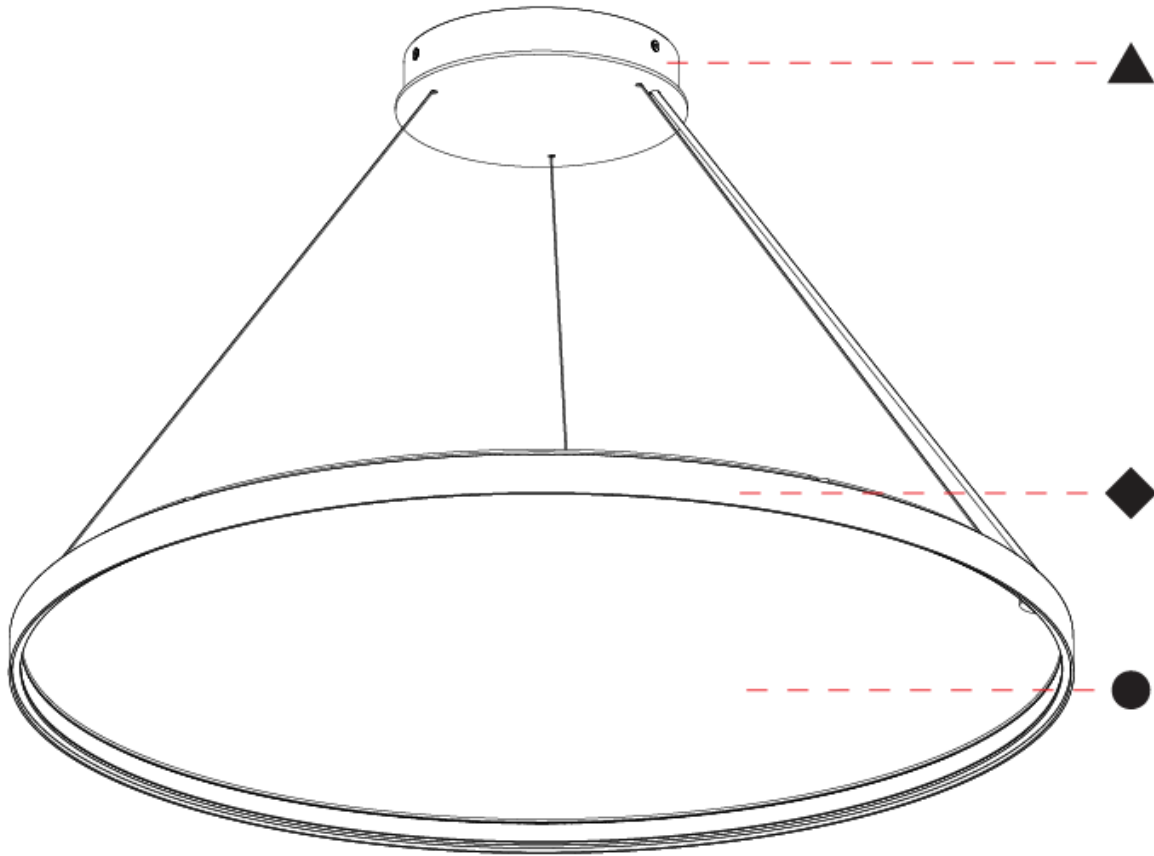

GLORIOUS SILHOUETTE ACOUSTIC SUSPENSION

A3001065-

PROJECT	_____
TYPE	_____
SPECIFIER	_____
QUANTITY	_____
DATE	_____

A