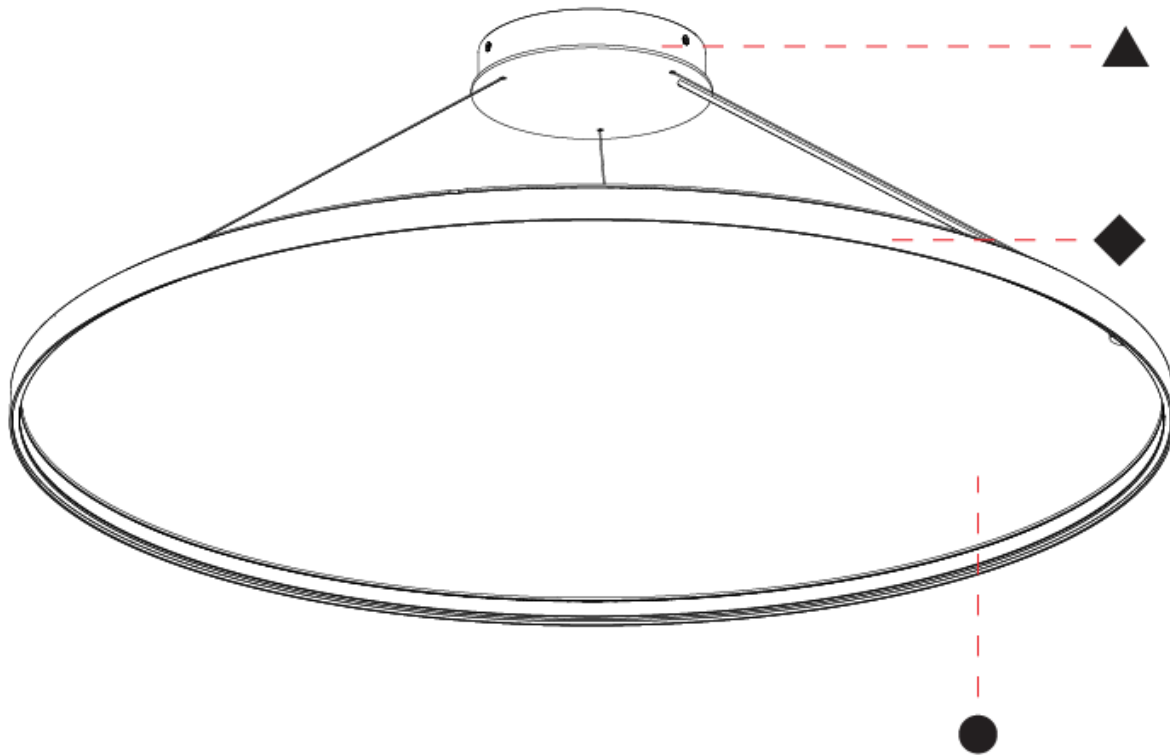

GLORIOUS SILHOUETTE ACOUSTIC SUSPENSION

A3001066-

PROJECT	_____
TYPE	_____
SPECIFIER	_____
QUANTITY	_____
DATE	_____

A